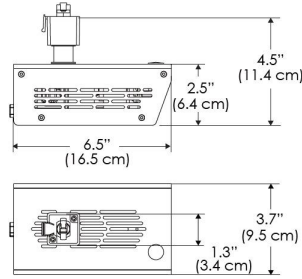

### SPECIFICATIONS

Beam Angle	15°
Spectrum Type	AMZ : Plant Flourish & Growth
	TB : Coral Health & Growth
Control	Intensity (0% - 100%), CCT
LED Source	DiCon Dense Matrix LED
Power Draw	175W max
AC Input Voltage	100 - 240V AC, 60Hz
	100 - 277V AC (only CLP)
Cooling	Fan Cooled
Operating Temperature	32 - 104°F (0 - 40°C)
Fixture Weight	2.0lb (~0.9kg)
Power Supply Weight	1.6lb (~0.7kg)

MECHANICAL FIGURES

W500S-TOX/TON

PS

PSX

W500S-TG

W500S-TEX

W500S-CLP

Mounting Bracket Dimensions ALL-CLP

\*All -CLP configuration models come with standard DC cables of 6 inches and AC cables of 10 ft.

**PHOTOMETRIC DATA**

**AMZ**

Distance		5' (~1.5 m)	8' (~2.4 m)	12' (~3.7 m)
@4000K	fc	2120	655	317
	lux	22812	7048	3404
@6500K	fc	2123	656	317
	lux	22848	7059	3409
Beam Diameter		Ø 1.6' (0.5m)	Ø 2.5' (0.8m)	Ø 3.8' (1.2m)

**TB**

Distance		5' (~1.5 m)	8' (~2.4 m)	12' (~3.7 m)
@10000K	fc	1085	474	217
	lux	11671	5094	2333
@20000K	fc	625	275	128
	lux	6727	2957	1376
Beam Diameter		Ø 1.6' (0.5m)	Ø 2.5' (0.8m)	Ø 3.8' (1.2m)

**DMX FOOTPRINT**