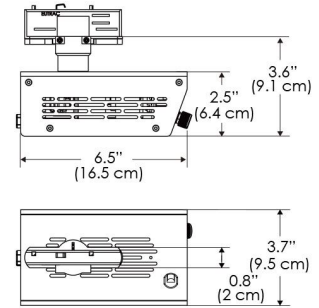

MECHANICAL FIGURES

W500S-TOX/TON

PS

PSX

W500S-TG

W500S-TEX

W500S-CLP

Mounting Bracket Dimensions ALL-CLP

\*All -CLP configuration models come with standard DC cables of 6 inches and AC cables of 10 ft.

**PHOTOMETRIC DATA**

**AMZ**

Distance		5' (~1.5 m)	8' (~2.4 m)	12' (~3.7 m)
@4000K	fc	2120	655	317
	lux	22812	7048	3404
@6500K	fc	2123	656	317
	lux	22848	7059	3409
Beam Diameter		Ø 1.6' (0.5m)	Ø 2.5' (0.8m)	Ø 3.8' (1.2m)

**TB**

Distance		5' (~1.5 m)	8' (~2.4 m)	12' (~3.7 m)
@10000K	fc	1085	474	217
	lux	11671	5094	2333
@20000K	fc	625	275	128
	lux	6727	2957	1376
Beam Diameter		Ø 1.6' (0.5m)	Ø 2.5' (0.8m)	Ø 3.8' (1.2m)

**DMX FOOTPRINT**