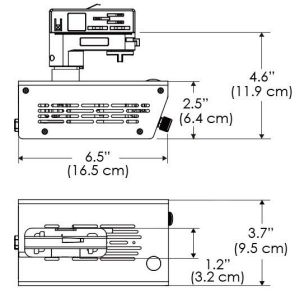

MECHANICAL FIGURES

W500S-TOX/TON

PS

PSX

W500S-TG

W500S-TEX

W500S-CLP

Mounting Bracket Dimensions ALL-CLP

\*All -CLP configuration models come with standard DC cables of 6 inches and AC cables of 10 ft.

**PHOTOMETRIC DATA**

**AMZ**

Distance		5' (~1.5 m)	8' (~2.4 m)	12' (~3.7 m)
@4000K	fc	2120	655	317
	lux	22812	7048	3404
@6500K	fc	2123	656	317
	lux	22848	7059	3409
Beam Diameter		Ø 1.6' (0.5m)	Ø 2.5' (0.8m)	Ø 3.8' (1.2m)

**TB**

Distance		5' (~1.5 m)	8' (~2.4 m)	12' (~3.7 m)
@10000K	fc	1085	474	217
	lux	11671	5094	2333
@20000K	fc	625	275	128
	lux	6727	2957	1376
Beam Diameter		Ø 1.6' (0.5m)	Ø 2.5' (0.8m)	Ø 3.8' (1.2m)

**DMX FOOTPRINT**