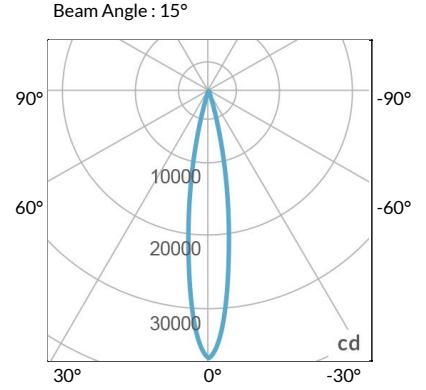

\*All -CLP configuration models come with standard DC cables of 6 inches and AC cables of 10 ft.

**PHOTOMETRIC DATA**

**AMZ**

Distance		5' (~1.5 m)	8' (~2.4 m)	12' (~3.7 m)
@4000K	fc	2120	655	317
	lux	22812	7048	3404
@6500K	fc	2123	656	317
	lux	22848	7059	3409
Beam Diameter		Ø 1.6' (0.5m)	Ø 2.5' (0.8m)	Ø 3.8' (1.2m)

**TB**

Distance		5' (~1.5 m)	8' (~2.4 m)	12' (~3.7 m)
@10000K	fc	1085	474	217
	lux	11671	5094	2333
@20000K	fc	625	275	128
	lux	6727	2957	1376
Beam Diameter		Ø 1.6' (0.5m)	Ø 2.5' (0.8m)	Ø 3.8' (1.2m)

**DMX FOOTPRINT**