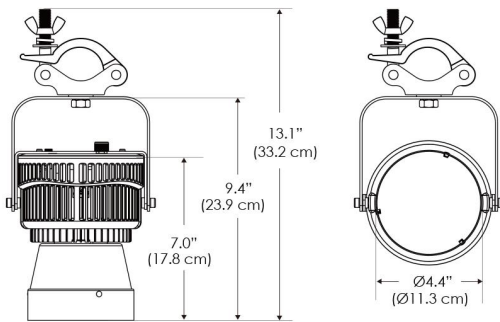

### SPECIFICATIONS

Beam Angle	15°
Spectrum Type	AMZ : Plant Flourish & Growth
	TB : Coral Health & Growth
Control	Intensity (0% - 100%), CCT
LED Source	DiCon Dense Matrix LED
Power Draw	175W max
AC Input Voltage	100 - 240V AC, 60Hz
	100 - 277V AC (only CLP)
Cooling	Fan Cooled
Operating Temperature	32 - 104°F (0 - 40°C)
Fixture Weight	2.0lb (~0.9kg)
Power Supply Weight	1.6lb (~0.7kg)

MECHANICAL FIGURES

W500S-TOX/TON

PS

PSX

W500S-TG

W500S-TEX

W500S-CLP

Mounting Bracket Dimensions ALL-CLP

\*All -CLP configuration models come with standard DC cables of 6 inches and AC cables of 10 ft.

**PHOTOMETRIC DATA**

**AMZ**

Distance		5' (~1.5 m)	8' (~2.4 m)	12' (~3.7 m)
@4000K	fc	2120	655	317
	lux	22812	7048	3404
@6500K	fc	2123	656	317
	lux	22848	7059	3409
Beam Diameter		Ø 1.6' (0.5m)	Ø 2.5' (0.8m)	Ø 3.8' (1.2m)

**TB**

Distance		5' (~1.5 m)	8' (~2.4 m)	12' (~3.7 m)
@10000K	fc	1085	474	217
	lux	11671	5094	2333
@20000K	fc	625	275	128
	lux	6727	2957	1376
Beam Diameter		Ø 1.6' (0.5m)	Ø 2.5' (0.8m)	Ø 3.8' (1.2m)

**DMX FOOTPRINT**