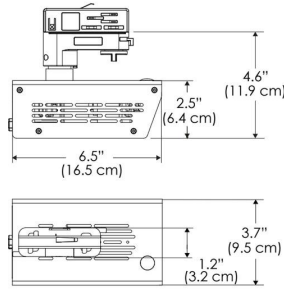

### SPECIFICATIONS

Beam Angle	15°
Spectrum Type	AMZ : Plant Flourish & Growth
	TB : Coral Health & Growth
Control	Intensity (0% - 100%), CCT
LED Source	DiCon Dense Matrix LED
Power Draw	175W max
AC Input Voltage	100 - 240V AC, 60Hz
	100 - 277V AC (only CLP)
Cooling	Fan Cooled
Operating Temperature	32 - 104°F (0 - 40°C)
Fixture Weight	2.0lb (~0.9kg)
Power Supply Weight	1.6lb (~0.7kg)

MECHANICAL FIGURES

W500S-TOX/TON

PS

PSX

W500S-TG

W500S-TEX

W500S-CLP

Mounting Bracket Dimensions ALL-CLP

\*All -CLP configuration models come with standard DC cables of 6 inches and AC cables of 10 ft.

**PHOTOMETRIC DATA**

**AMZ**

Distance		5' (~1.5 m)	8' (~2.4 m)	12' (~3.7 m)
@4000K	fc	2120	655	317
	lux	22812	7048	3404
@6500K	fc	2123	656	317
	lux	22848	7059	3409
Beam Diameter		Ø 1.6' (0.5m)	Ø 2.5' (0.8m)	Ø 3.8' (1.2m)

**TB**

Distance		5' (~1.5 m)	8' (~2.4 m)	12' (~3.7 m)
@10000K	fc	1085	474	217
	lux	11671	5094	2333
@20000K	fc	625	275	128
	lux	6727	2957	1376
Beam Diameter		Ø 1.6' (0.5m)	Ø 2.5' (0.8m)	Ø 3.8' (1.2m)

**DMX FOOTPRINT**