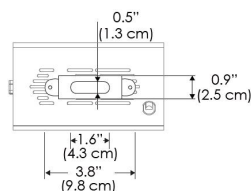

MECHANICAL FIGURES

W500S-TOX/TON

PS

PSX

W500S-TG

W500S-TEX

W500S-CLP

Mounting Bracket Dimensions ALL-CLP

\*All -CLP configuration models come with standard DC cables of 6 inches and AC cables of 10 ft.

**PHOTOMETRIC DATA**

**AMZ**

Distance		5' (~1.5 m)	8' (~2.4 m)	12' (~3.7 m)
@4000K	fc	2120	655	317
	lux	22812	7048	3404
@6500K	fc	2123	656	317
	lux	22848	7059	3409
Beam Diameter		Ø 1.6' (0.5m)	Ø 2.5' (0.8m)	Ø 3.8' (1.2m)

**TB**

Distance		5' (~1.5 m)	8' (~2.4 m)	12' (~3.7 m)
@10000K	fc	1085	474	217
	lux	11671	5094	2333
@20000K	fc	625	275	128
	lux	6727	2957	1376
Beam Diameter		Ø 1.6' (0.5m)	Ø 2.5' (0.8m)	Ø 3.8' (1.2m)

**DMX FOOTPRINT**