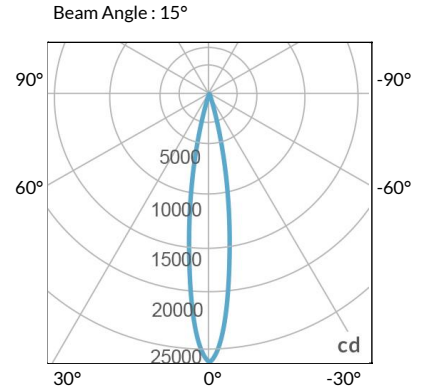

\*All -CLP configuration models come with standard DC cables of 6 inches and AC cables of 10 ft.

**PHOTOMETRIC DATA**

**AMZ**

Distance		5' (~1.5 m)	8' (~2.4 m)	12' (~3.7 m)
@4000K	fc	2120	655	317
	lux	22812	7048	3404
@6500K	fc	2123	656	317
	lux	22848	7059	3409
Beam Diameter		Ø 1.6' (0.5m)	Ø 2.5' (0.8m)	Ø 3.8' (1.2m)

**TB**

Distance		5' (~1.5 m)	8' (~2.4 m)	12' (~3.7 m)
@10000K	fc	1085	474	217
	lux	11671	5094	2333
@20000K	fc	625	275	128
	lux	6727	2957	1376
Beam Diameter		Ø 1.6' (0.5m)	Ø 2.5' (0.8m)	Ø 3.8' (1.2m)

**DMX FOOTPRINT**