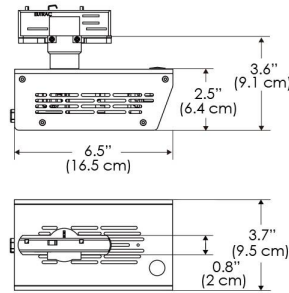

### SPECIFICATIONS

Beam Angle	15°
Spectrum Type	AMZ : Plant Flourish & Growth
	TB : Coral Health & Growth
Control	Intensity (0% - 100%), CCT
LED Source	DiCon Dense Matrix LED
Power Draw	175W max
AC Input Voltage	100 - 240V AC, 60Hz
	100 - 277V AC (only CLP)
Cooling	Fan Cooled
Operating Temperature	32 - 104°F (0 - 40°C)
Fixture Weight	2.0lb (~0.9kg)
Power Supply Weight	1.6lb (~0.7kg)

MECHANICAL FIGURES

W500S-TOX/TON

PS

PSX

W500S-TG

W500S-TEX

W500S-CLP

Mounting Bracket Dimensions ALL-CLP

\*All -CLP configuration models come with standard DC cables of 6 inches and AC cables of 10 ft.

**PHOTOMETRIC DATA**

**AMZ**

Distance		5' (~1.5 m)	8' (~2.4 m)	12' (~3.7 m)
@4000K	fc	2120	655	317
	lux	22812	7048	3404
@6500K	fc	2123	656	317
	lux	22848	7059	3409
Beam Diameter		Ø 1.6' (0.5m)	Ø 2.5' (0.8m)	Ø 3.8' (1.2m)

**TB**

Distance		5' (~1.5 m)	8' (~2.4 m)	12' (~3.7 m)
@10000K	fc	1085	474	217
	lux	11671	5094	2333
@20000K	fc	625	275	128
	lux	6727	2957	1376
Beam Diameter		Ø 1.6' (0.5m)	Ø 2.5' (0.8m)	Ø 3.8' (1.2m)

**DMX FOOTPRINT**