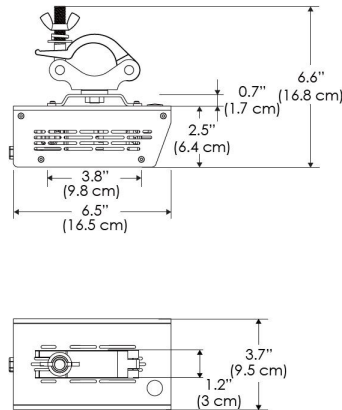

MECHANICAL FIGURES

W500S-TOX/TON

PS

PSX

W500S-TG

W500S-TEX

W500S-CLP

Mounting Bracket Dimensions ALL-CLP

\*All -CLP configuration models come with standard DC cables of 6 inches and AC cables of 10 ft.

**PHOTOMETRIC DATA**

**AMZ**

Distance		5' (~1.5 m)	8' (~2.4 m)	12' (~3.7 m)
@4000K	fc	2120	655	317
	lux	22812	7048	3404
@6500K	fc	2123	656	317
	lux	22848	7059	3409
Beam Diameter		Ø 1.6' (0.5m)	Ø 2.5' (0.8m)	Ø 3.8' (1.2m)

**TB**

Distance		5' (~1.5 m)	8' (~2.4 m)	12' (~3.7 m)
@10000K	fc	1085	474	217
	lux	11671	5094	2333
@20000K	fc	625	275	128
	lux	6727	2957	1376
Beam Diameter		Ø 1.6' (0.5m)	Ø 2.5' (0.8m)	Ø 3.8' (1.2m)

**DMX FOOTPRINT**