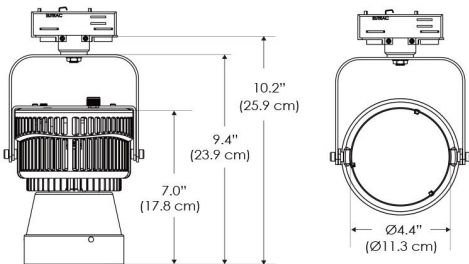

### SPECIFICATIONS

Beam Angle	15°
Spectrum Type	AMZ : Plant Flourish & Growth
	TB : Coral Health & Growth
Control	Intensity (0% - 100%), CCT
LED Source	DiCon Dense Matrix LED
Power Draw	175W max
AC Input Voltage	100 - 240V AC, 60Hz
	100 - 277V AC (only CLP)
Cooling	Fan Cooled
Operating Temperature	32 - 104°F (0 - 40°C)
Fixture Weight	2.0lb (~0.9kg)
Power Supply Weight	1.6lb (~0.7kg)

MECHANICAL FIGURES

W500S-TOX/TON

PS

PSX

W500S-TG

W500S-TEX

W500S-CLP

Mounting Bracket Dimensions ALL-CLP

\*All -CLP configuration models come with standard DC cables of 6 inches and AC cables of 10 ft.

**PHOTOMETRIC DATA**

**AMZ**

Distance		5' (~1.5 m)	8' (~2.4 m)	12' (~3.7 m)
@4000K	fc	2120	655	317
	lux	22812	7048	3404
@6500K	fc	2123	656	317
	lux	22848	7059	3409
Beam Diameter		Ø 1.6' (0.5m)	Ø 2.5' (0.8m)	Ø 3.8' (1.2m)

**TB**

Distance		5' (~1.5 m)	8' (~2.4 m)	12' (~3.7 m)
@10000K	fc	1085	474	217
	lux	11671	5094	2333
@20000K	fc	625	275	128
	lux	6727	2957	1376
Beam Diameter		Ø 1.6' (0.5m)	Ø 2.5' (0.8m)	Ø 3.8' (1.2m)

**DMX FOOTPRINT**