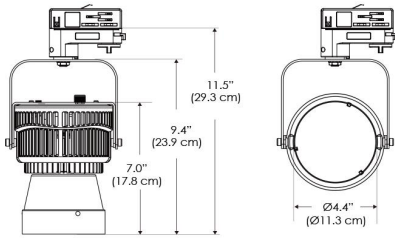

MECHANICAL FIGURES

W500S-TOX/TON