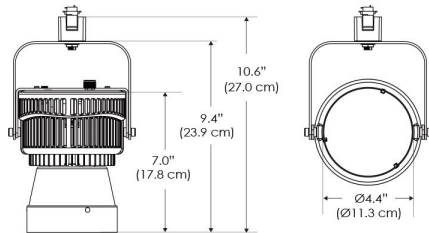

### SPECIFICATIONS

Beam Angle	15°
Spectrum Type	AMZ : Plant Flourish & Growth
	TB : Coral Health & Growth
Control	Intensity (0% - 100%), CCT
LED Source	DiCon Dense Matrix LED
Power Draw	175W max
AC Input Voltage	100 - 240V AC, 60Hz
	100 - 277V AC (only CLP)
Cooling	Fan Cooled
Operating Temperature	32 - 104°F (0 - 40°C)
Fixture Weight	2.0lb (~0.9kg)
Power Supply Weight	1.6lb (~0.7kg)

MECHANICAL FIGURES

W500S-TOX/TON

PS

PSX

W500S-TG

W500S-TEX

W500S-CLP

Mounting Bracket Dimensions ALL-CLP

\*All -CLP configuration models come with standard DC cables of 6 inches and AC cables of 10 ft.

**PHOTOMETRIC DATA**

**AMZ**

Distance		5' (~1.5 m)	8' (~2.4 m)	12' (~3.7 m)
@4000K	fc	2120	655	317
	lux	22812	7048	3404
@6500K	fc	2123	656	317
	lux	22848	7059	3409
Beam Diameter		Ø 1.6' (0.5m)	Ø 2.5' (0.8m)	Ø 3.8' (1.2m)

**TB**

Distance		5' (~1.5 m)	8' (~2.4 m)	12' (~3.7 m)
@10000K	fc	1085	474	217
	lux	11671	5094	2333
@20000K	fc	625	275	128
	lux	6727	2957	1376
Beam Diameter		Ø 1.6' (0.5m)	Ø 2.5' (0.8m)	Ø 3.8' (1.2m)

**DMX FOOTPRINT**