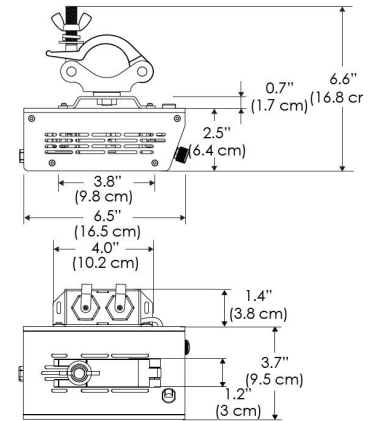

### SPECIFICATIONS

Beam Angle	15°
Spectrum Type	AMZ : Plant Flourish & Growth
	TB : Coral Health & Growth
Control	Intensity (0% - 100%), CCT
LED Source	DiCon Dense Matrix LED
Power Draw	175W max
AC Input Voltage	100 - 240V AC, 60Hz
	100 - 277V AC (only CLP)
Cooling	Fan Cooled
Operating Temperature	32 - 104°F (0 - 40°C)
Fixture Weight	2.0lb (~0.9kg)
Power Supply Weight	1.6lb (~0.7kg)

MECHANICAL FIGURES

W500S-TOX/TON

PS

PSX

W500S-TG

W500S-TEX

W500S-CLP

Mounting Bracket Dimensions ALL-CLP

\*All -CLP configuration models come with standard DC cables of 6 inches and AC cables of 10 ft.

**PHOTOMETRIC DATA**

**AMZ**

Distance		5' (~1.5 m)	8' (~2.4 m)	12' (~3.7 m)
@4000K	fc	2120	655	317
	lux	22812	7048	3404
@6500K	fc	2123	656	317
	lux	22848	7059	3409
Beam Diameter		Ø 1.6' (0.5m)	Ø 2.5' (0.8m)	Ø 3.8' (1.2m)

**TB**

Distance		5' (~1.5 m)	8' (~2.4 m)	12' (~3.7 m)
@10000K	fc	1085	474	217
	lux	11671	5094	2333
@20000K	fc	625	275	128
	lux	6727	2957	1376
Beam Diameter		Ø 1.6' (0.5m)	Ø 2.5' (0.8m)	Ø 3.8' (1.2m)

**DMX FOOTPRINT**